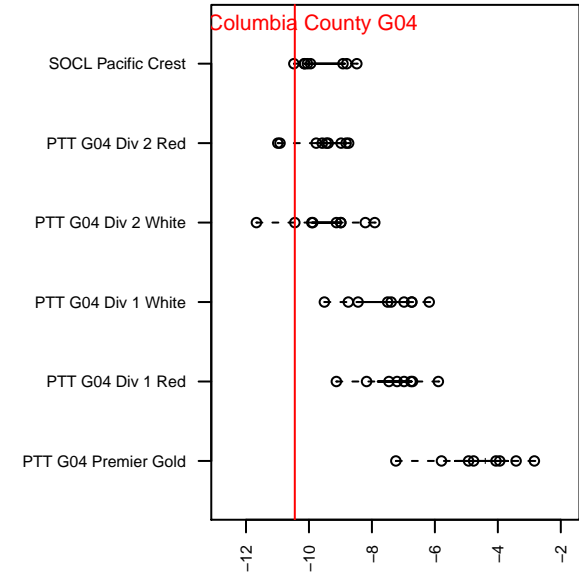

FC Columbia County G04

, OR
 G04 total strength=77
 attack=0.09 defense=0.07
 fall league = PTT G04 Div 2 White
 spr league = Spr OYS G04 Div 2 White

alt names used:
 FC Columbia County 04G
 FC Columbia County 04G
 FC Columbia County 04G

Venues played:
 2015 Mt Hood Challenge U11
 2015 PTT G04 Division 2 White
 2015 Spr OYS G04 Division 2 White

FC Columbia County G04
 Dots are actual minus expected GF (blue circles) and GA (red triangles).
 Blue line is smoothed change in attack strength. Red is smoothed change in defense strength.

**attack and defense variance (black dot)
relative to other teams
and top 10 in region**

**attack and defense rating
relative to others at age
and all opponents in last 13 months**

Performance relative to 13 month average